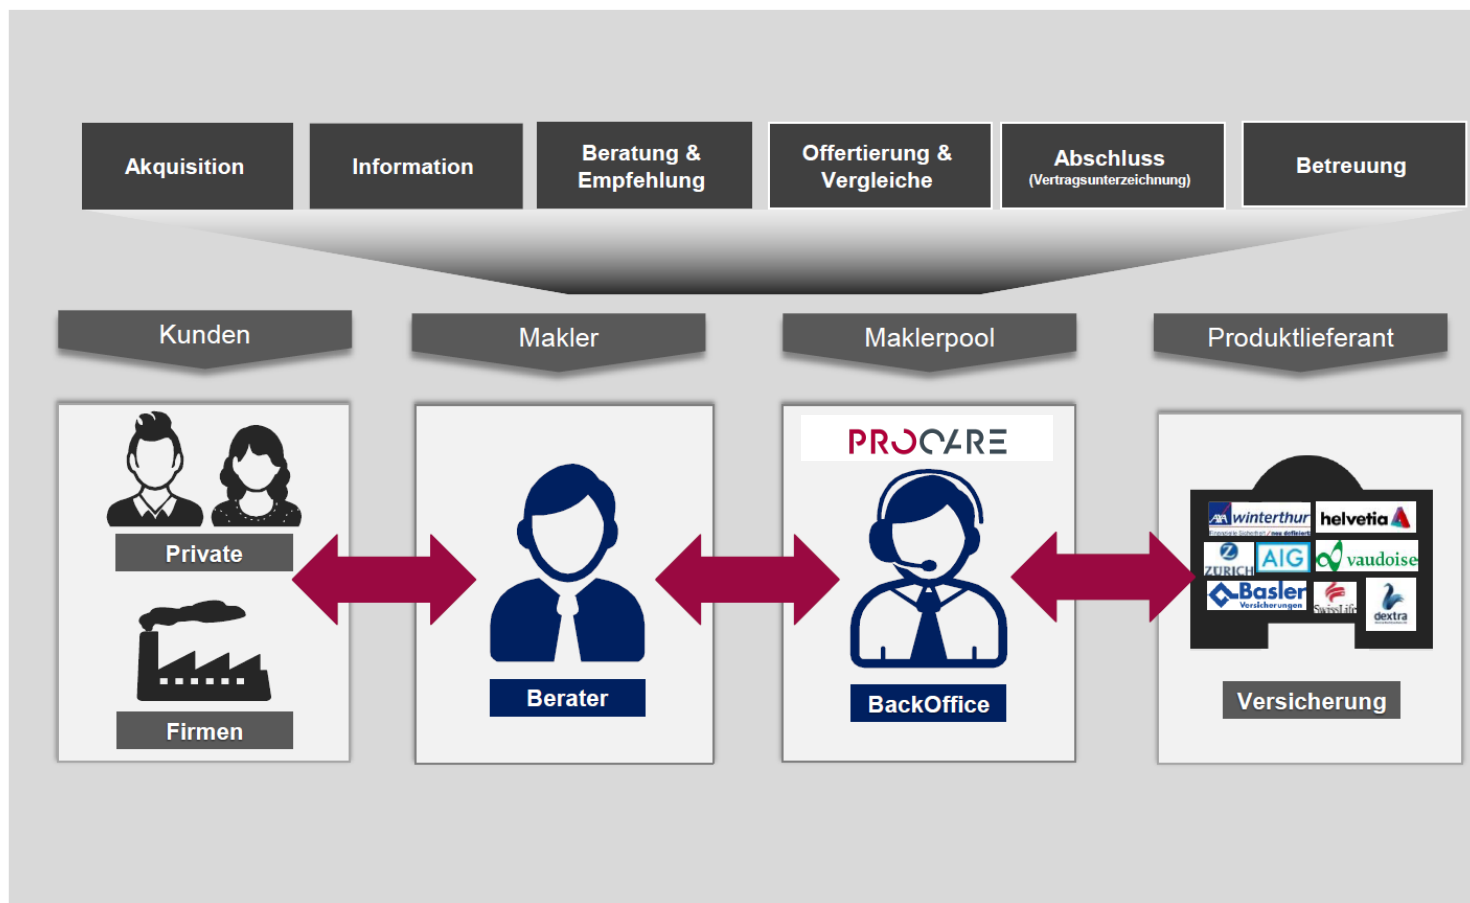

Procare Vorsorge AG SFBV Anlass 2019

Tobias Kricki, Finanzen & Controlling 09.05.2019

An aerial photograph of a shipping yard. The yard is filled with numerous stacks of intermodal containers in various colors, including blue, red, and white. A yellow forklift is visible in the lower right quadrant, positioned between the stacks. The perspective is from a high angle, looking down at the containers.

2991

35892

14108

169293

1 Team – 4 Sprachen
1 équipe 4 langues
1 squadra 4 lingue

**Individuelle Betreuung
Soin individualisé
Assistenza individuale**

Organigramm

Maklerpool / Doppelmandat

Vorzüge der Zusammenarbeit

- Zugang zu den grossen Versicherungsgesellschaften
- Marktkonforme Entschädigungen
- Tiefste Verwaltungskosten im Schweizer Markt
- Offert-Service
- Offerten-Vergleich (3)
- Mandatsverwaltung
- Stornokonto (CHF 10'000 pro Vertriebspartner)
- Informationen
- Events & Schulungen

Bewährte Zusammenarbeit
Collaboration éprouvée
Collaborazione comprovata

Partnergeseellschaften

An aerial photograph of a dense forest covered in snow. A narrow, winding path or stream cuts through the trees, leading from the bottom left towards the top right. The trees are heavily laden with snow, creating a white and light blue monochromatic scene.