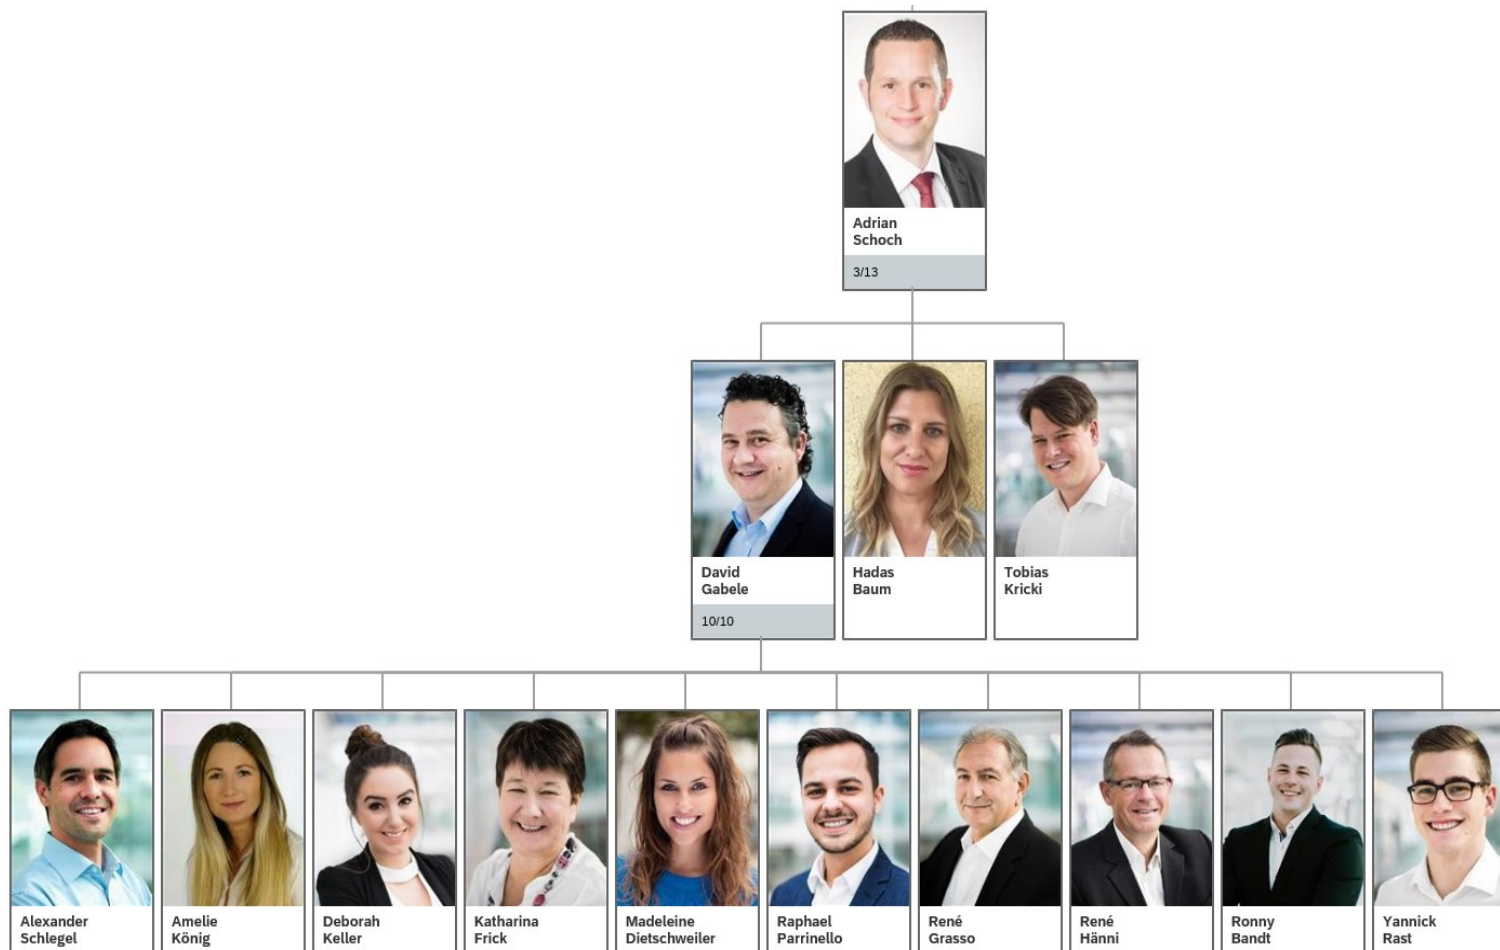

2991

35892

14108

169293

1 Team – 4 Sprachen
1 équipe 4 langues
1 squadra 4 lingue

**Individuelle Betreuung
Soin individualisé
Assistenza individuale**

Organigramm

Maklerpool / Doppelmandat

Bewährte Zusammenarbeit
Collaboration éprouvée
Collaborazione comprovata

Partnergeseellschaften

An aerial photograph of a dense forest covered in snow. A narrow, winding path or stream cuts through the trees, leading from the bottom left towards the top right. The trees are heavily laden with snow, creating a white and light blue monochromatic scene.